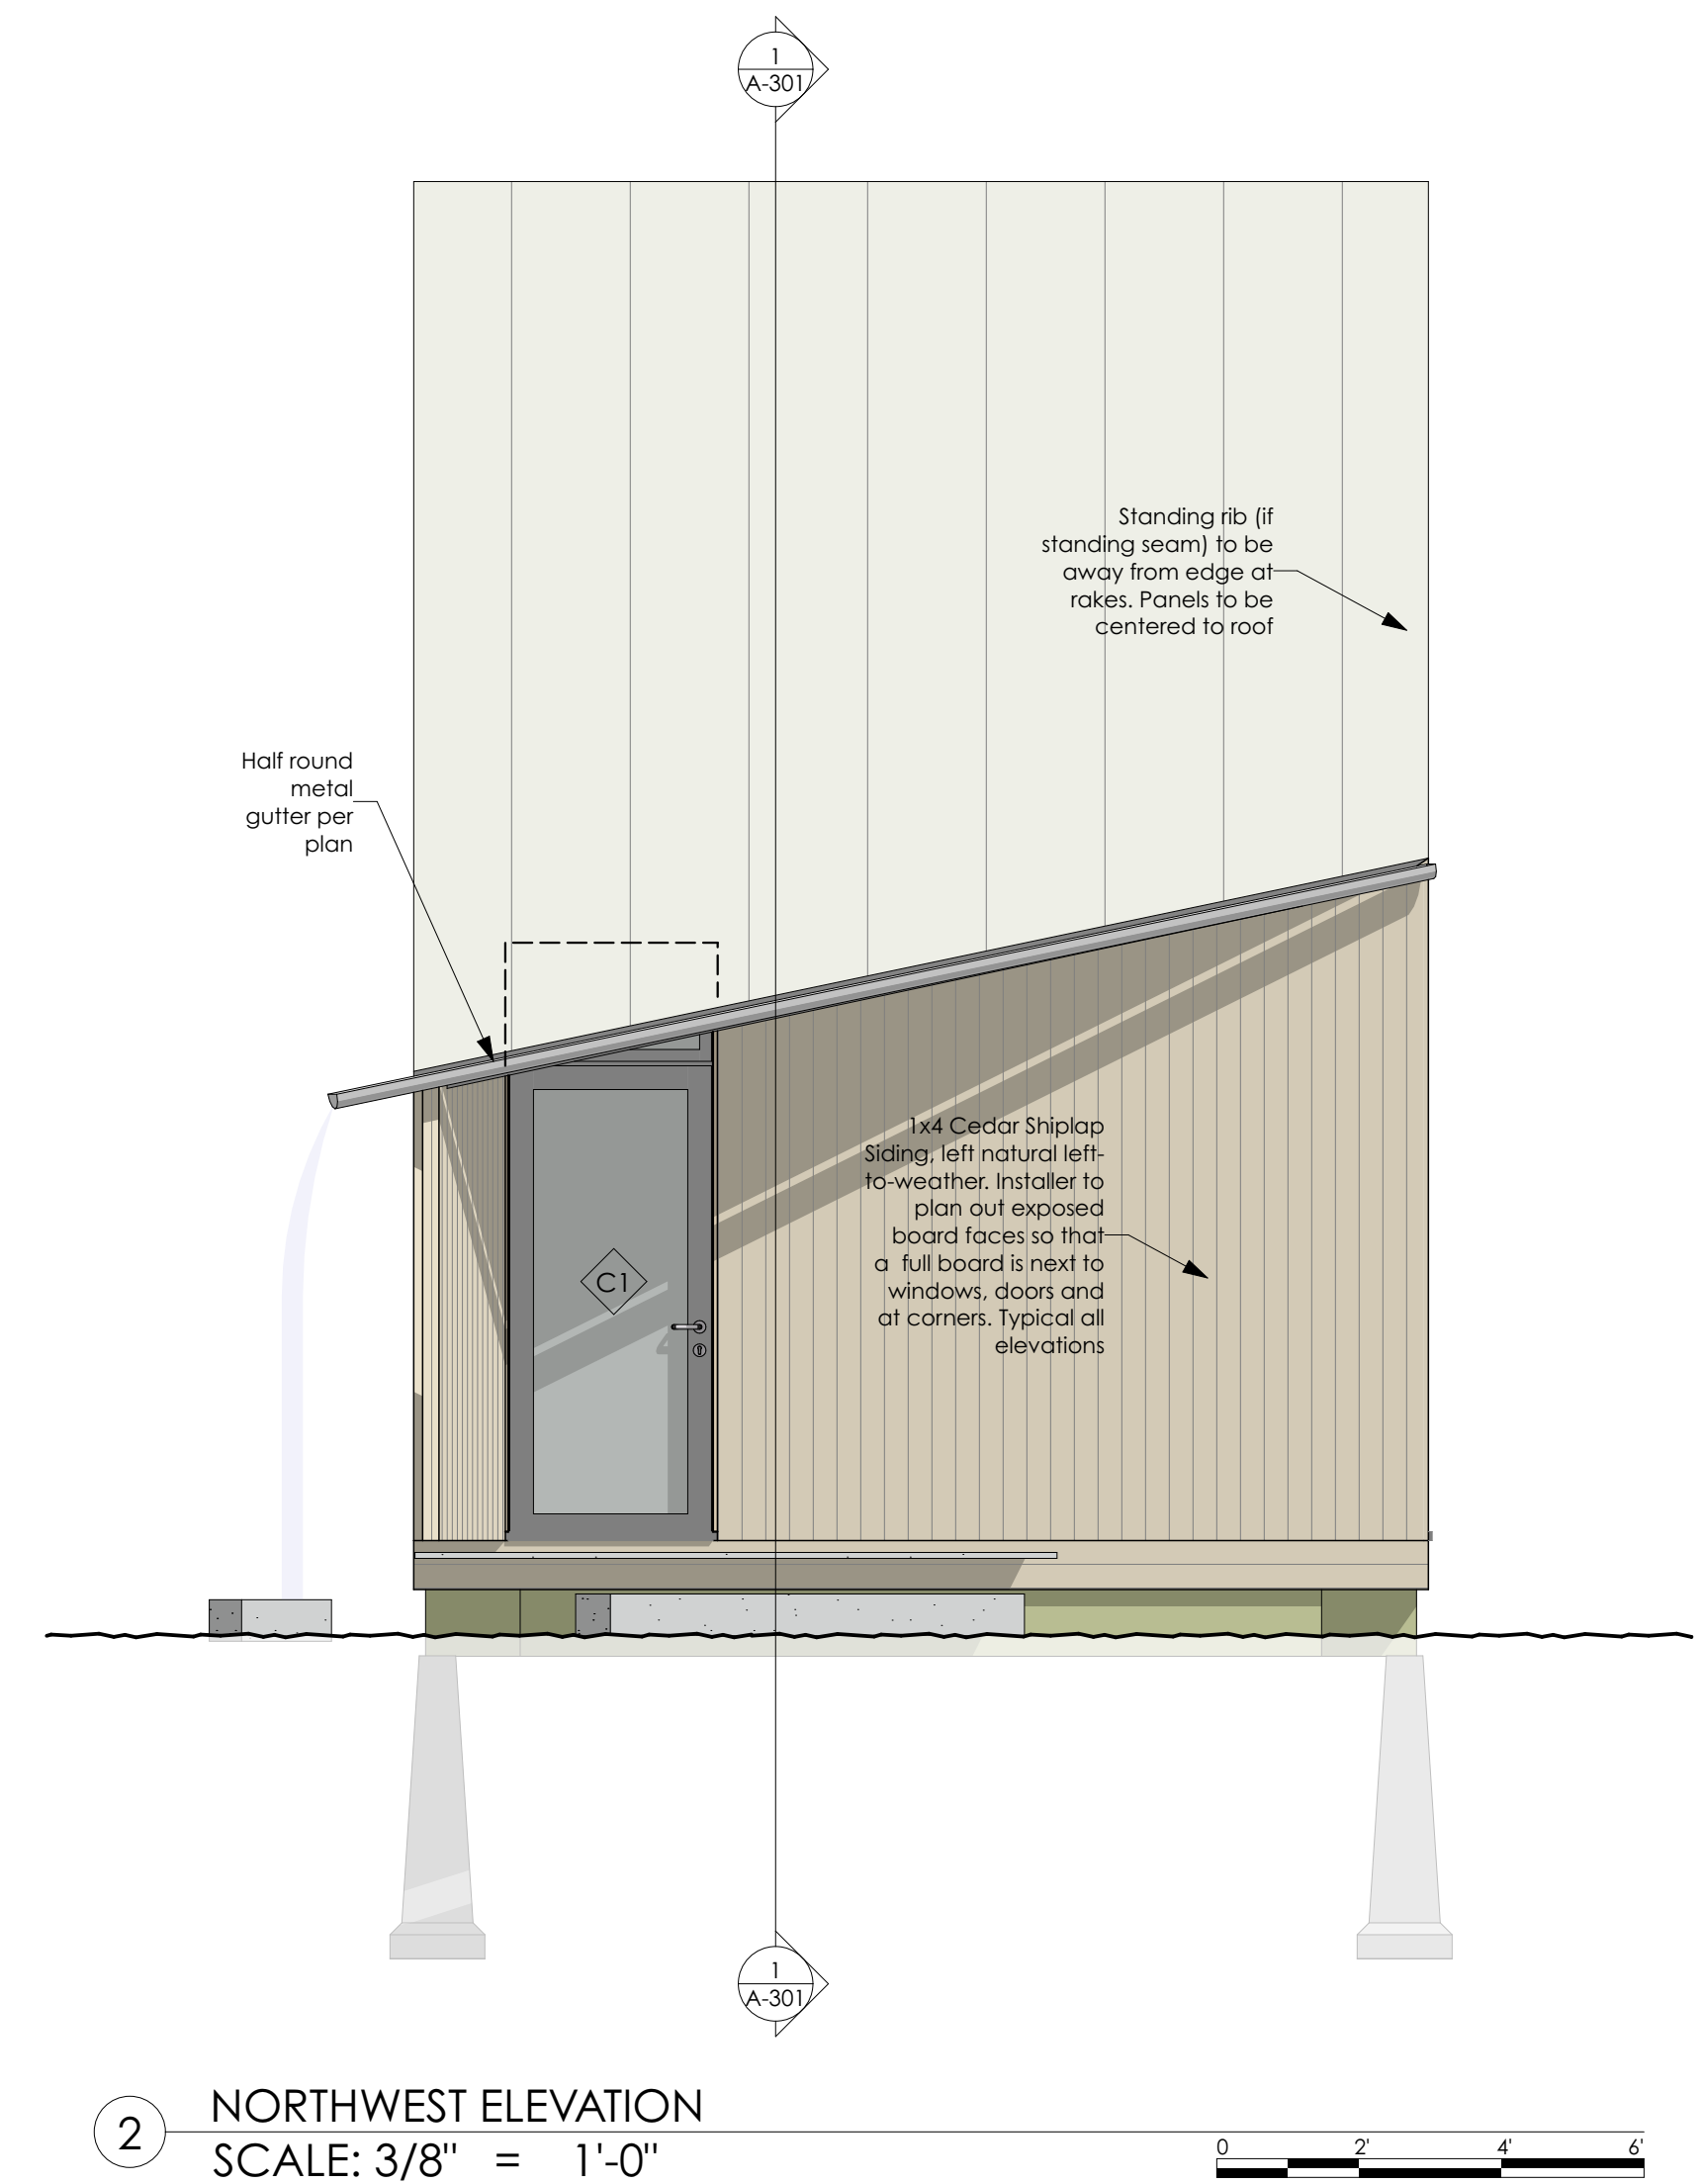

3D VIEW 1

3D VIEW 2

4 NORTHEAST ELEVATION  
SCALE: 3/8" = 1'-0"

1 SOUTHWEST ELEVATION  
SCALE: 3/8" = 1'-0"

3 SOUTHEAST ELEVATION  
SCALE: 3/8" = 1'-0"

2 NORTHWEST ELEVATION  
SCALE: 3/8" = 1'-0"

SUBMISSIONS:	
ISSUE	DATE

CHANGES THIS ISSUE:	
ID	DESCRIPTION

ARCHITECT:	
DRAFTEPERSON:	DATE OF ISSUE:
PROJECT STATUS:	CONSTRUCTION DATES:

Lavecchia Studio  
Nick and Molly Lavecchia  
189 Ridge Road York, ME