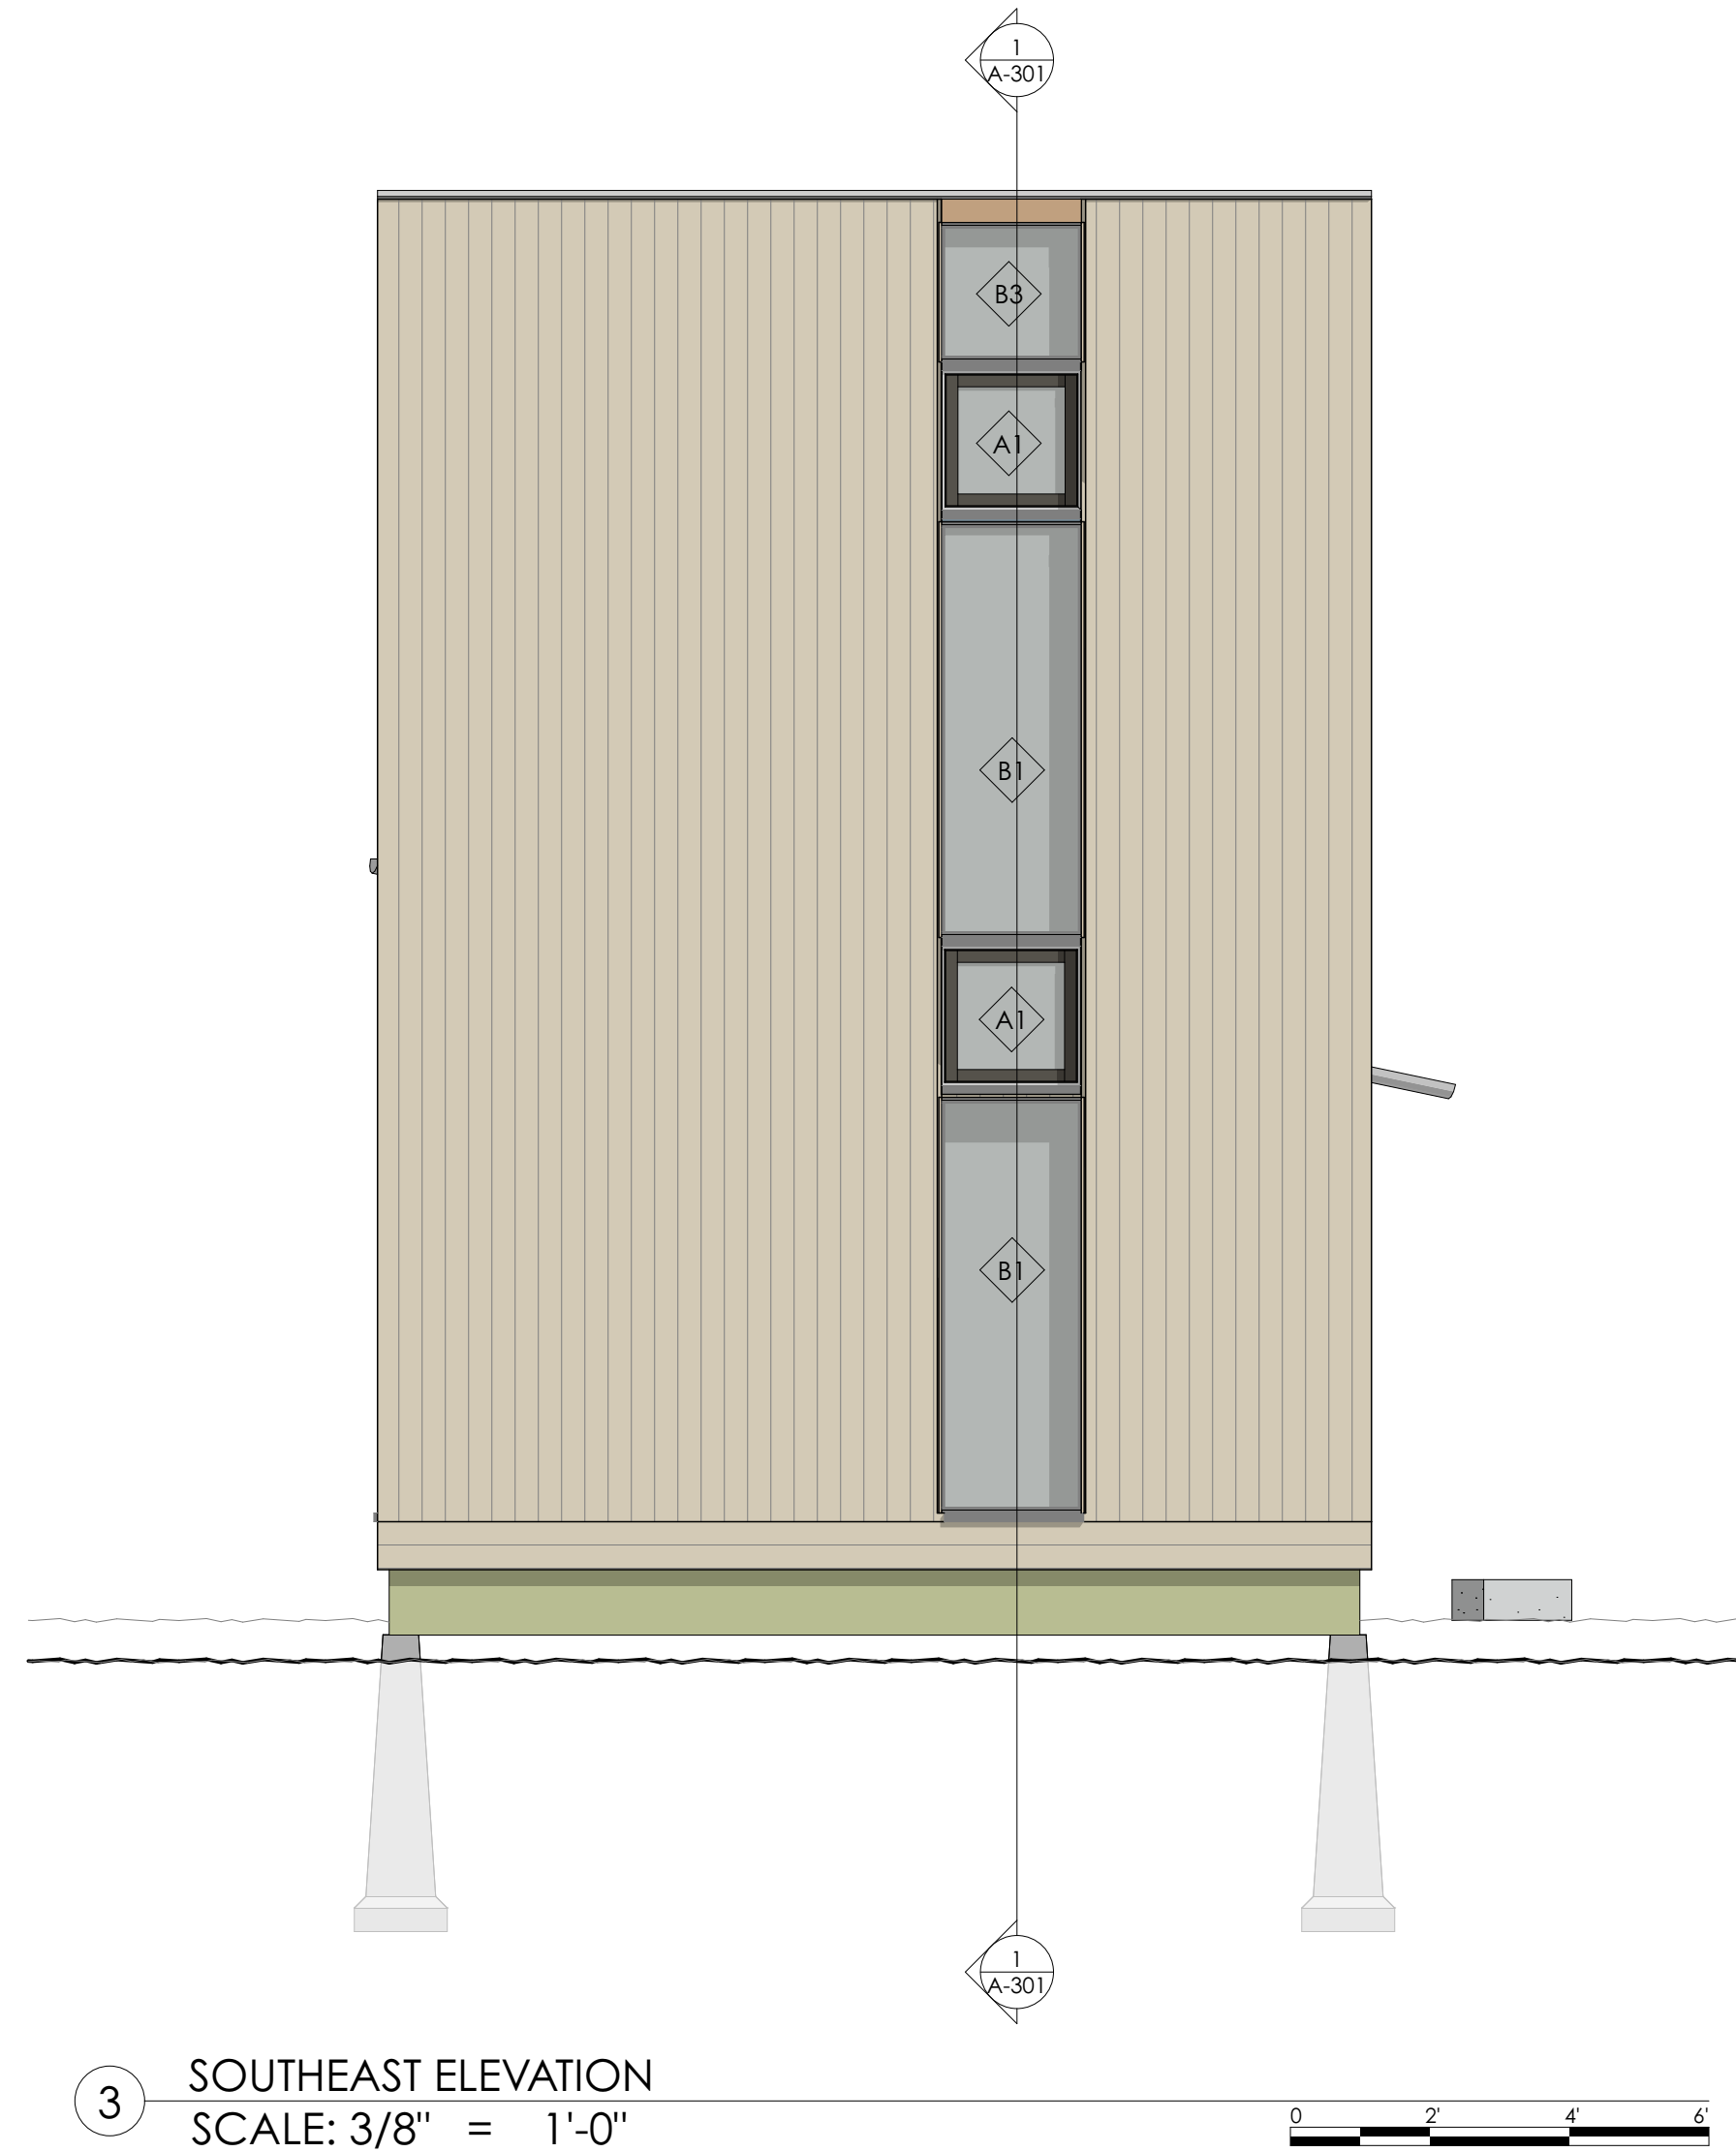

3D VIEW 1

3D VIEW 2

4 NORTHEAST ELEVATION  
SCALE: 3/8" = 1'-0"

1 SOUTHWEST ELEVATION  
SCALE: 3/8" = 1'-0"

3 SOUTHEAST ELEVATION  
SCALE: 3/8" = 1'-0"

2 NORTHWEST ELEVATION  
SCALE: 3/8" = 1'-0"

SUBMISSIONS:	
ISSUE	DATE

CHANGES THIS ISSUE:	
ID	DESCRIPTION

ARCHITECT:	
DRAFTEPERSON:	DATE OF ISSUE:
PROJECT STATUS:	CONSTRUCTION DATES:

Lavecchia Studio  
Nick and Molly Lavecchia  
189 Ridge Road York, ME