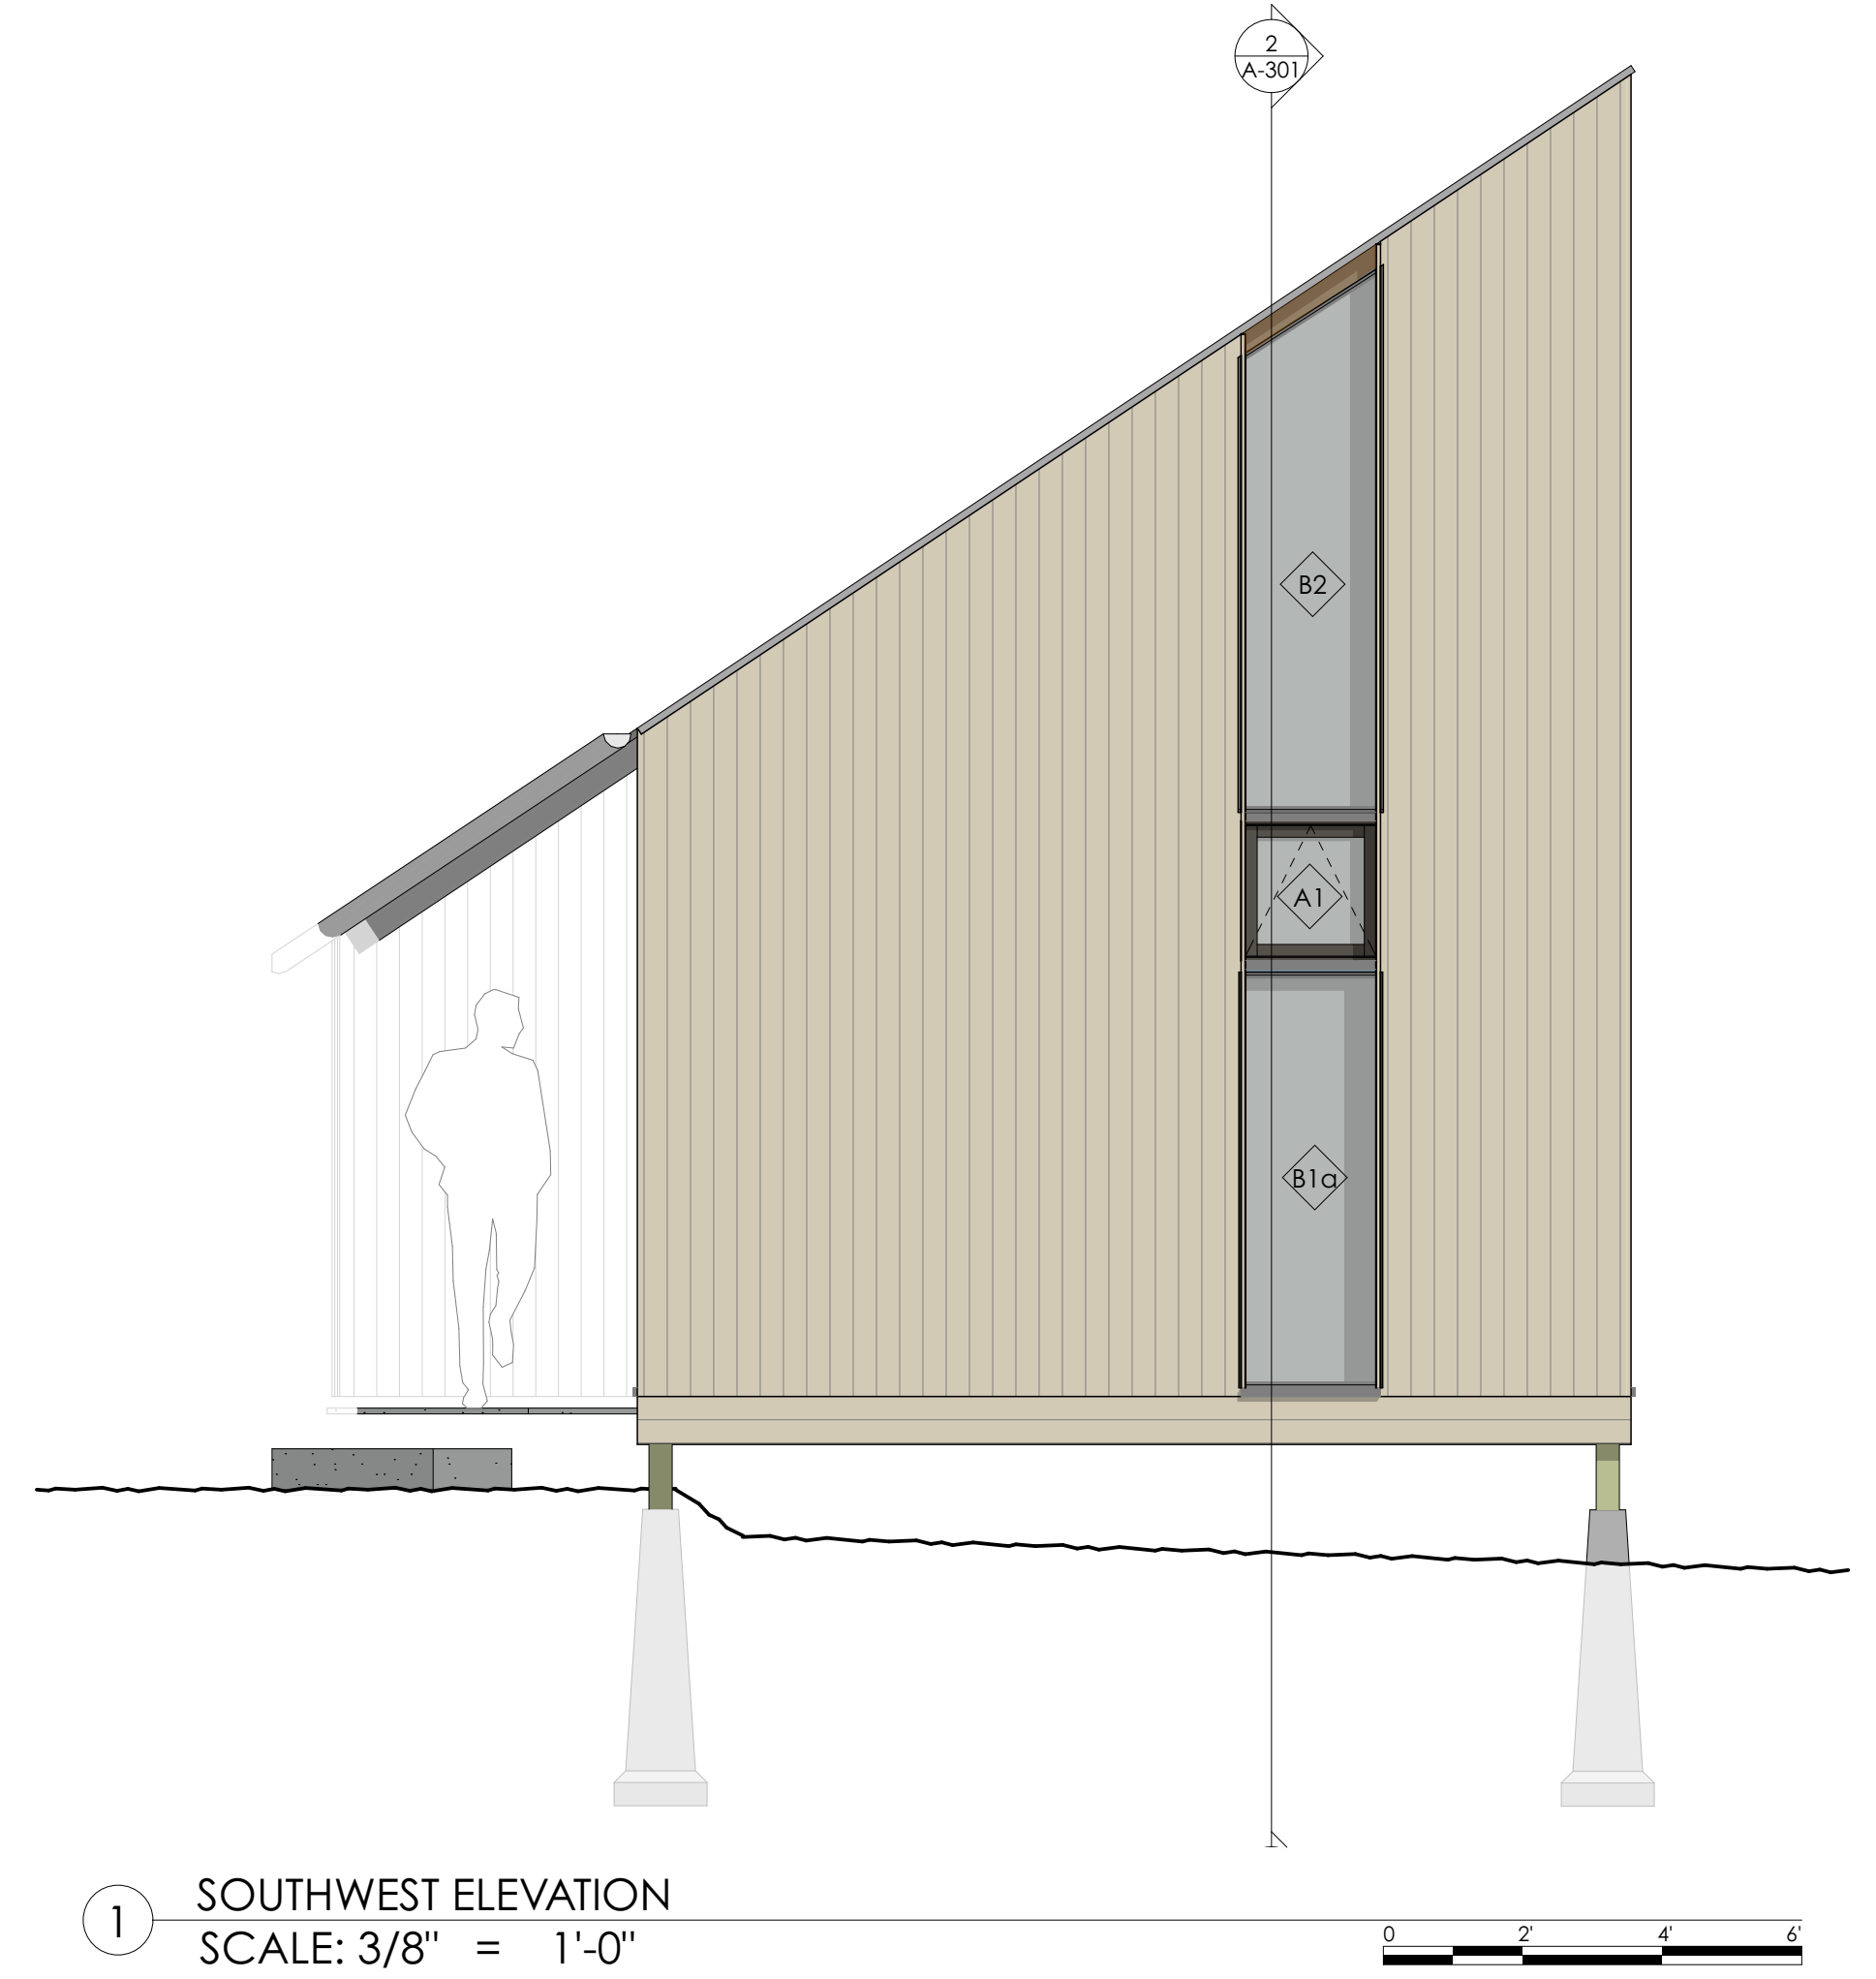

3D VIEW 1

3D VIEW 2

4 NORTHEAST ELEVATION  
SCALE: 3/8" = 1'-0"

1 SOUTHWEST ELEVATION  
SCALE: 3/8" = 1'-0"

3 SOUTHEAST ELEVATION  
SCALE: 3/8" = 1'-0"

2 NORTHWEST ELEVATION  
SCALE: 3/8" = 1'-0"

SUBMISSIONS:	
ISSUE	DATE

CHANGES THIS ISSUE:	
ID	DESCRIPTION

ARCHITECT:	
DRAFTEPERSON:	DATE OF ISSUE:
PROJECT STATUS:	CONSTRUCTION DATES:

Lavecchia Studio  
Nick and Molly Lavecchia  
189 Ridge Road York, ME