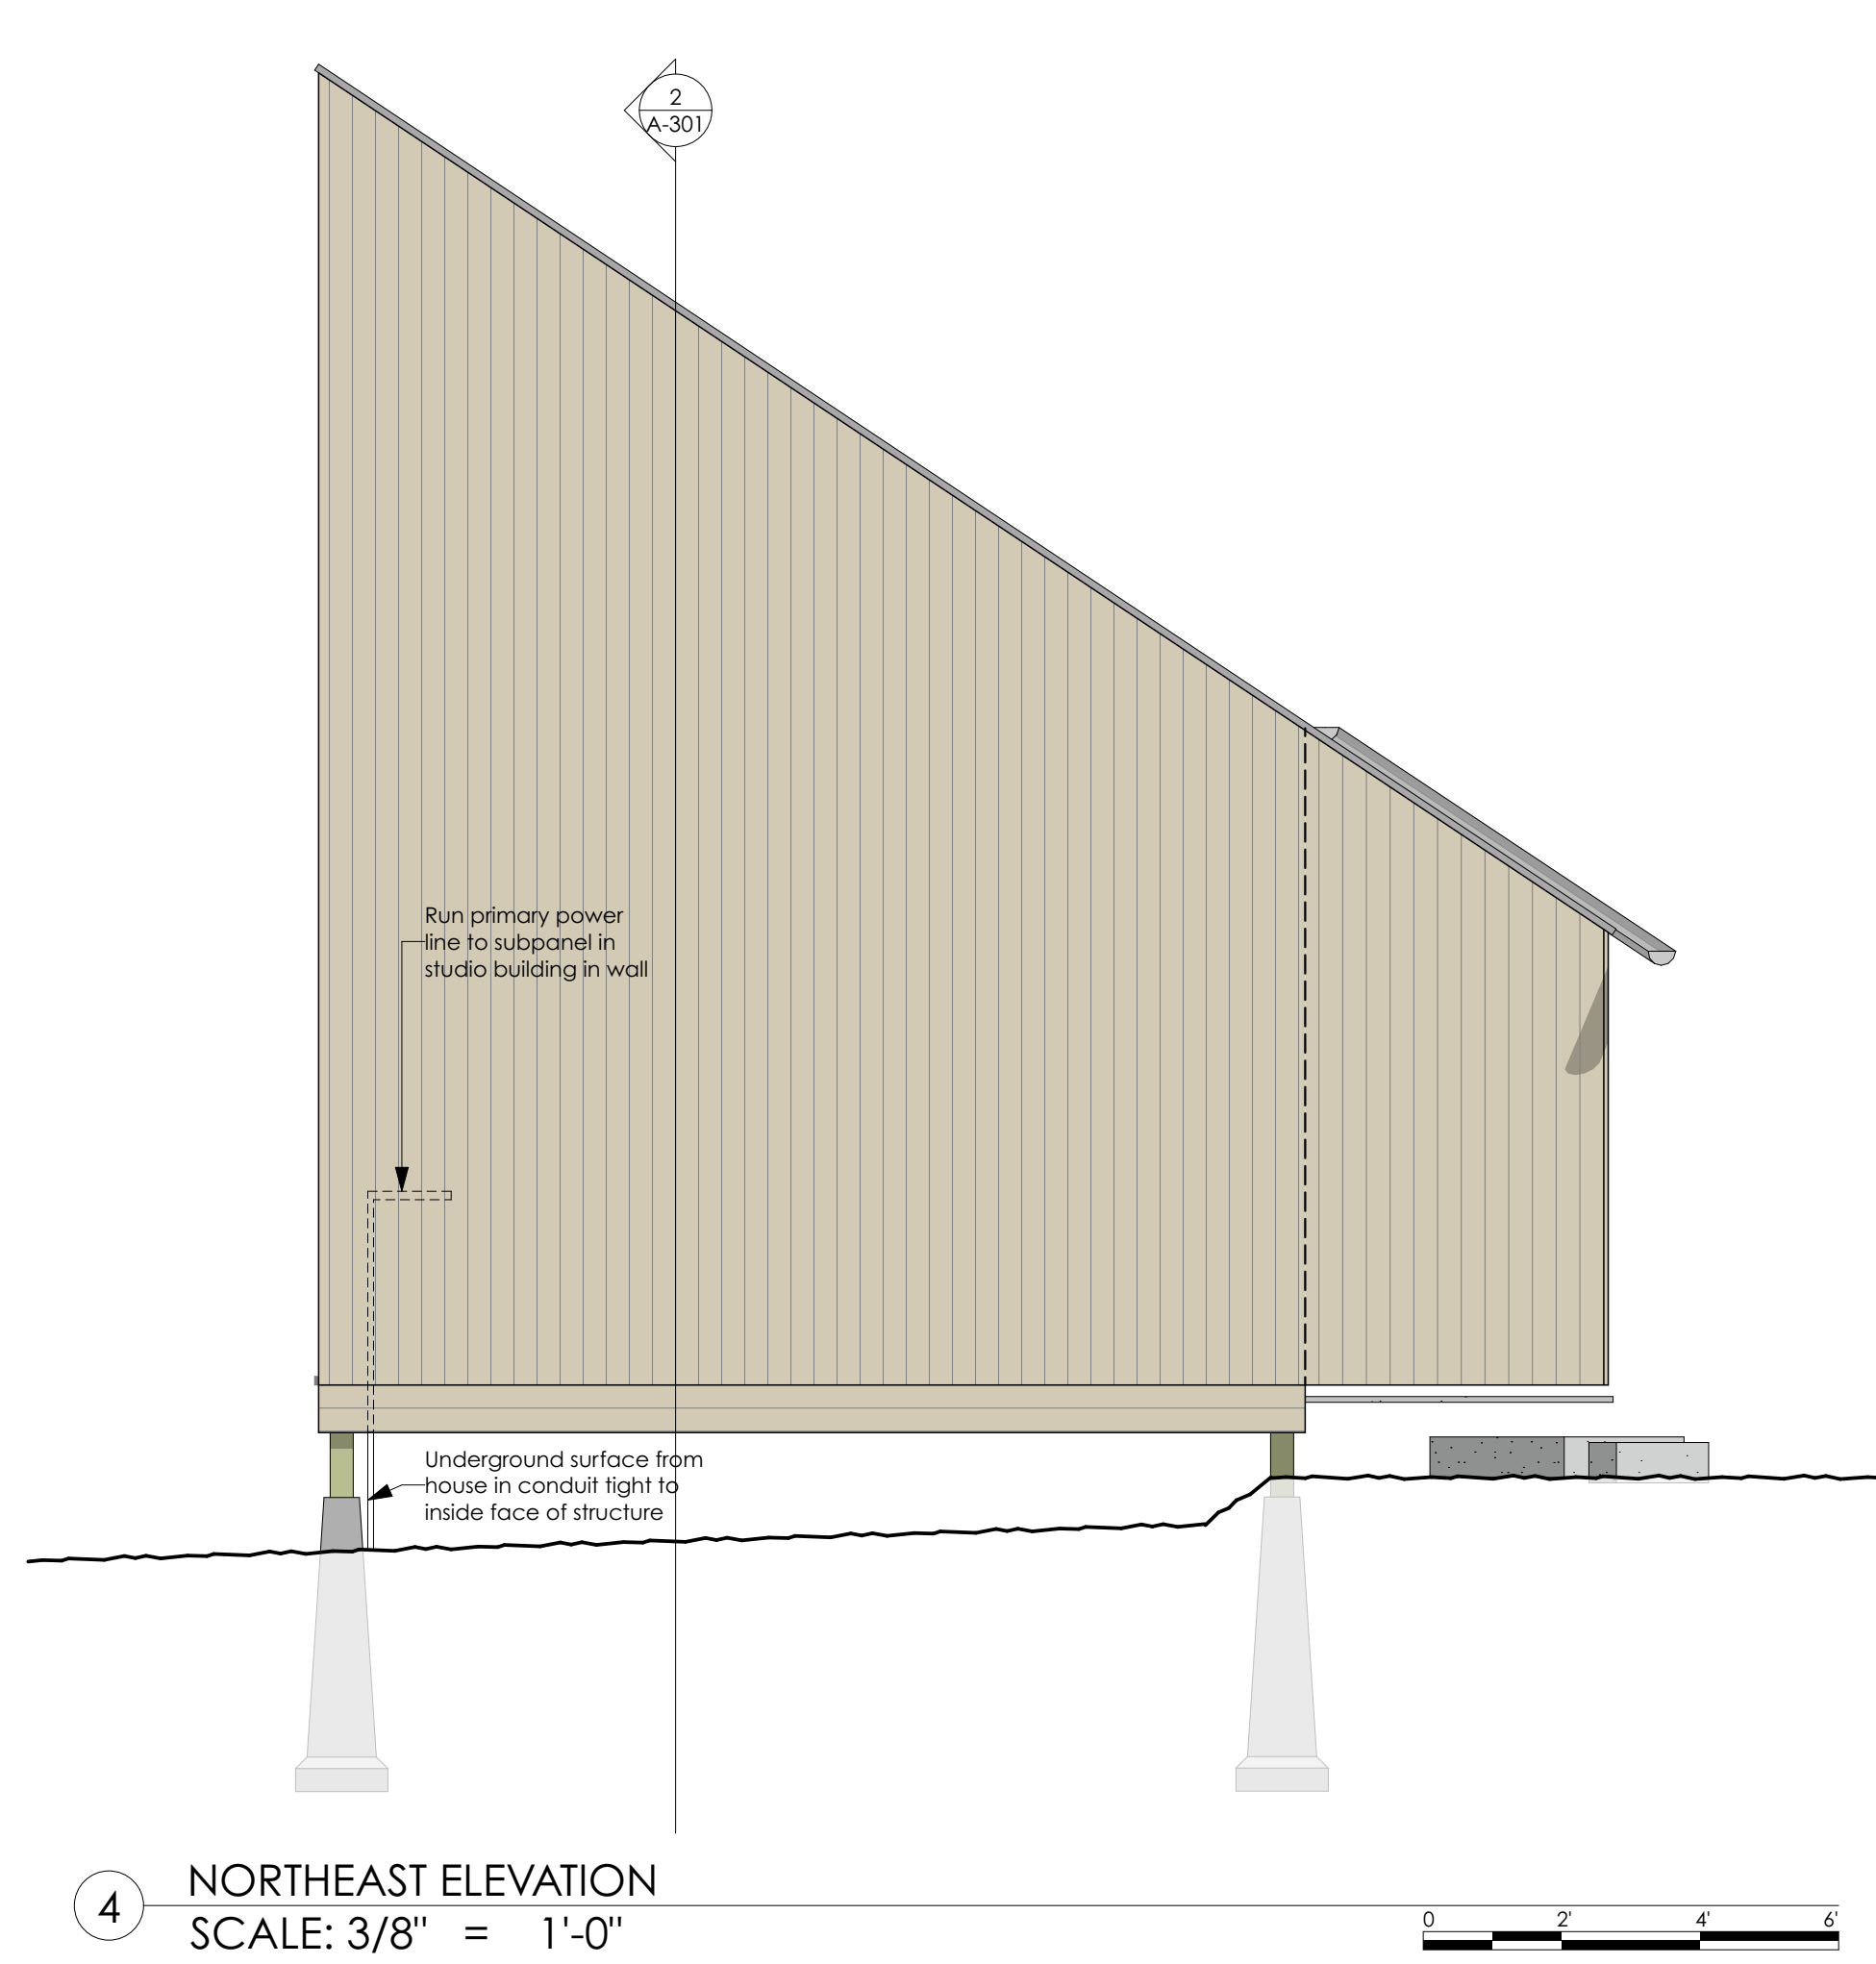

3D VIEW 1

3D VIEW 2

4 NORTHEAST ELEVATION  
SCALE: 3/8" = 1'-0"

1 SOUTHWEST ELEVATION  
SCALE: 3/8" = 1'-0"

3 SOUTHEAST ELEVATION  
SCALE: 3/8" = 1'-0"

2 NORTHWEST ELEVATION  
SCALE: 3/8" = 1'-0"

SUBMISSIONS:	
ISSUE	DATE

CHANGES THIS ISSUE:	
ID	DESCRIPTION

ARCHITECT:	
DRAFTEPERSON:	DATE OF ISSUE:
PROJECT STATUS:	CONSTRUCTION DATES:

Lavecchia Studio  
Nick and Molly Lavecchia  
189 Ridge Road York, ME